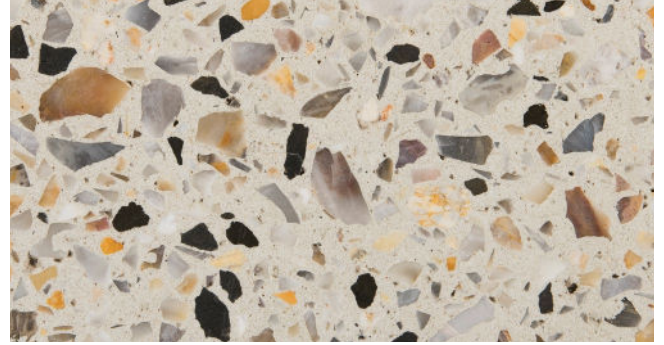

Coral Grey, Honed

Coral Crème, Exposed

Coral Crème, Honed

Coral Grey Premium, Honed

Kajaani Range

Kajaani White, Exposed

Kajaani White, Honed

Kajaani Grey, Exposed

Kajaani Grey, Honed

Kajaani Grey Premium, Exposed

Kajaani Grey Premium, Honed

Kajaani Black, Exposed

Architectural Grey
Courtesy of Cassari Builders

Granite Exposed
Courtesy of Perth Style Co

Kuru Range

Kuru White, Exposed

Kuru White, Honed

Kuru Grey, Exposed

Kuru Grey, Honed

Kuru White Fine Blend, Exposed

Kuru White Fine Blend, Honed

Kuru Grey Fine Blend, Exposed

Kuru Grey Fine Blend, Honed

Quarry Range

Quarry, Exposed

Quarry, Honed

Quarry Grey, Exposed

Quarry Grey, Honed

Quarry Fine Blend, Exposed

Quarry Fine Blend, Honed

Quarry Grey Fine Blend, Exposed

Quarry Grey Fine Blend, Honed