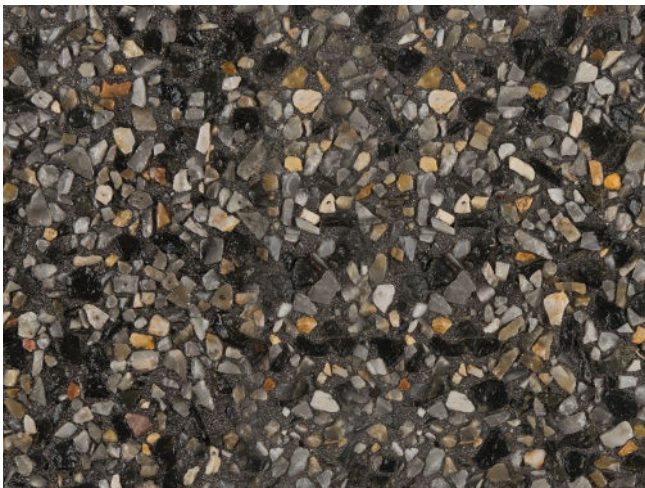

Kajaani Grey, Honed

Kajaani Grey Premium, Exposed

Kajaani Grey Premium, Honed

Kajaani Black, Exposed

Architectural Grey
Courtesy of Cassari Builders

Granite Exposed
Courtesy of Perth Style Co

Kuru Range

Kuru White, Exposed

Quarry, Exposed

Quarry, Honed

Quarry Grey, Exposed

Quarry Grey, Honed

Quarry Fine Blend, Exposed

Quarry Fine Blend, Honed

Quarry Grey Fine Blend, Exposed

Quarry Grey Fine Blend, Honed

Amber Grey
Courtesy of Trendsetter Homes

Dark Finishes

Black Pearl, Exposed

Black Pearl, Honed

Black Pearl Fine Blend, Exposed

Black Pearl Fine Blend, Honed

Black and Black, Exposed

Black Pepper, Exposed

Other Finishes

Sandstone, Exposed

Sandstone, Honed

Granite Fine Blend, Exposed

Granite, Exposed (colour consistency not guaranteed)

Bluestone, Exposed

Bluestone, Honed

Sahara, Exposed