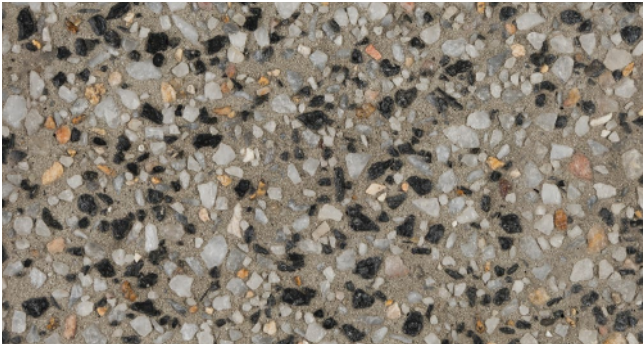

White Ash, Honed

White Ash Fine Blend, Exposed

Granite Honed
Courtesy of Cassari Builders

Amber Range

Amber White, Exposed

Amber White, Honed

Amber Grey, Exposed

Amber Grey, Honed

Coral Grey, Honed

Coral Crème, Exposed

Coral Crème, Honed

Coral Grey Premium, Honed

Kajaani Range

Kajaani White, Exposed

Kajaani White, Honed

Kajaani Grey, Exposed

Kajaani Grey, Honed

Kajaani Grey Premium, Exposed

Kajaani Grey Premium, Honed

Kajaani Black, Exposed

Architectural Grey
Courtesy of Cassari Builders

Granite Exposed
Courtesy of Perth Style Co

Kuru Range

Kuru White, Exposed

Kuru White, Honed

Kuru Grey, Exposed

Kuru Grey, Honed

Kuru White Fine Blend, Exposed

Kuru White Fine Blend, Honed

Kuru Grey Fine Blend, Exposed

Kuru Grey Fine Blend, Honed

Quarry Range