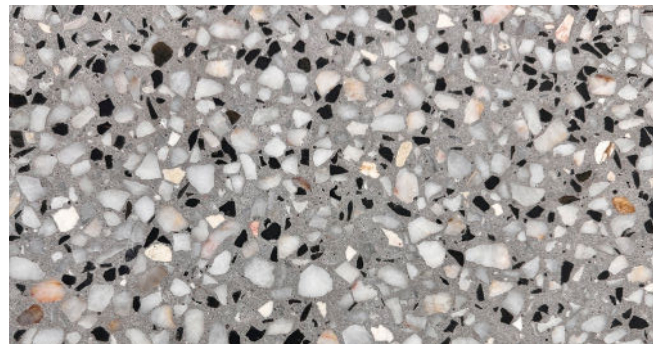

White Ash, Honed

White Ash Fine Blend, Exposed

Granite Honed
Courtesy of Cassari Builders

Amber Range

Amber White, Exposed

Amber White, Honed

Amber Grey, Exposed

Amber Grey, Honed

Coral Grey, Honed

Coral Crème, Exposed

Coral Crème, Honed

Coral Grey Premium, Honed

Kajaani Range

Kajaani White, Exposed

Kajaani White, Honed

Kajaani Grey, Exposed

Kajaani Grey, Honed

Kajaani Grey Premium, Exposed

Kajaani Grey Premium, Honed

Kajaani Black, Exposed

Architectural Grey
Courtesy of Cassari Builders

Granite Exposed
Courtesy of Perth Style Co

Kuru Range

Kuru White, Exposed