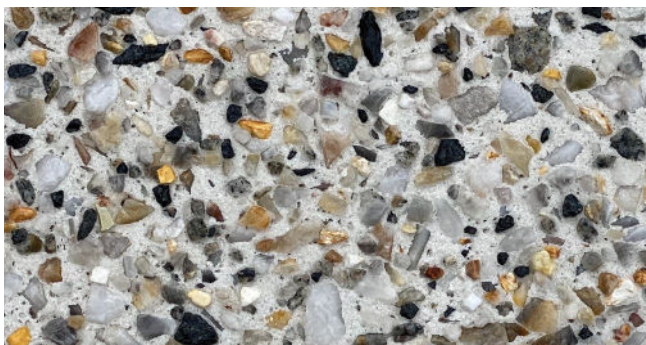

Kajaani Grey, Honed

Kajaani Grey Premium, Exposed

Kajaani Grey Premium, Honed

Kajaani Black, Exposed

Architectural Grey
Courtesy of Cassari Builders

Granite Exposed
Courtesy of Perth Style Co

Kuru Range

Kuru White, Exposed

Quarry, Exposed

Quarry, Honed

Quarry Grey, Exposed

Quarry Grey, Honed

Quarry Fine Blend, Exposed

Quarry Fine Blend, Honed

Quarry Grey Fine Blend, Exposed

Quarry Grey Fine Blend, Honed

Other Finishes

Sandstone, Exposed

Sandstone, Honed

Granite Fine Blend, Exposed

Granite, Exposed (colour consistency not guaranteed)

Bluestone, Exposed

Bluestone, Honed

Sahara, Exposed

Peninsular, Exposed

Limestone

Crème

Grey

Charcoal

Black

Amber Grey Fine Blend Exposed
Courtesy of Trendsetter Homes

Amber Grey Honed
Courtesy of Trendsetter Homes