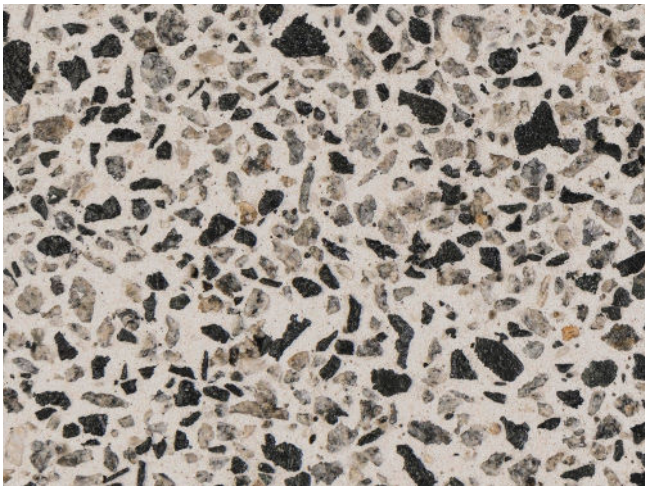

Architectural Range

Architectural Grey, Polished

Premium Grey, Polished

Architectural White, Polished

Ash Range

Black Ash, Exposed

Black Ash, Honed

White Ash, Exposed

White Ash, Honed

White Ash Fine Blend, Exposed

Granite Honed
Courtesy of Cassari Builders

Amber Range

Amber White, Exposed

Amber White, Honed

Amber Grey, Exposed

Amber Grey, Honed

Coral Grey, Honed

Coral Crème, Exposed

Coral Crème, Honed

Coral Grey Premium, Honed

Kajaani Range

Kajaani White, Exposed

Kajaani White, Honed

Kajaani Grey, Exposed

Kajaani Grey, Honed

Kajaani Grey Premium, Exposed

Kajaani Grey Premium, Honed

Kajaani Black, Exposed

Architectural Grey
Courtesy of Cassari Builders

Granite Exposed
Courtesy of Perth Style Co

Kuru Range

Kuru White, Exposed