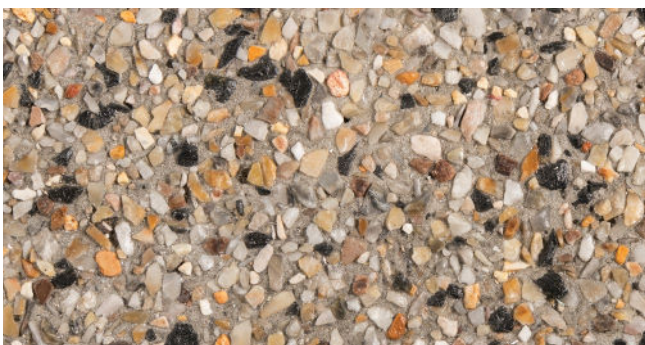

Coral Grey, Honed

Coral Crème, Exposed

Coral Crème, Honed

Coral Grey Premium, Honed

Kajaani Range

Kajaani White, Exposed

Kajaani White, Honed

Kajaani Grey, Exposed

Kajaani Grey, Honed

Kajaani Grey Premium, Exposed

Kajaani Grey Premium, Honed

Kajaani Black, Exposed

Architectural Grey
Courtesy of Cassari Builders

Granite Exposed
Courtesy of Perth Style Co

Kuru Range

Kuru White, Exposed

Kuru White, Honed

Kuru Grey, Exposed

Kuru Grey, Honed

Kuru White Fine Blend, Exposed

Kuru White Fine Blend, Honed

Kuru Grey Fine Blend, Exposed

Kuru Grey Fine Blend, Honed

Quarry Range

Quarry, Exposed

Quarry, Honed

Quarry Grey, Exposed

Quarry Grey, Honed

Quarry Fine Blend, Exposed

Quarry Fine Blend, Honed

Quarry Grey Fine Blend, Exposed

Quarry Grey Fine Blend, Honed