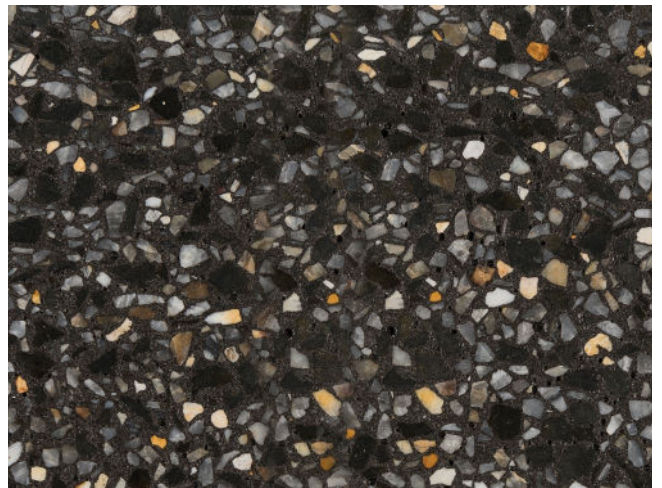

Kajaani Grey, Honed

Kajaani Grey Premium, Exposed

Kajaani Grey Premium, Honed

Kajaani Black, Exposed

Architectural Grey
Courtesy of Cassari Builders

Granite Exposed
Courtesy of Perth Style Co

Kuru Range

Kuru White, Exposed

Quarry, Exposed

Quarry, Honed

Quarry Grey, Exposed

Quarry Grey, Honed

Quarry Fine Blend, Exposed

Quarry Fine Blend, Honed

Quarry Grey Fine Blend, Exposed

Quarry Grey Fine Blend, Honed

Amber Grey
Courtesy of Trendsetter Homes

Dark Finishes

Black Pearl, Exposed

Black Pearl, Honed

Black Pearl Fine Blend, Exposed

Black Pearl Fine Blend, Honed

Black and Black, Exposed

Black Pepper, Exposed

Other Finishes

Sandstone, Exposed

Sandstone, Honed

Granite Fine Blend, Exposed

Granite, Exposed (colour consistency not guaranteed)

Bluestone, Exposed

Bluestone, Honed

Sahara, Exposed