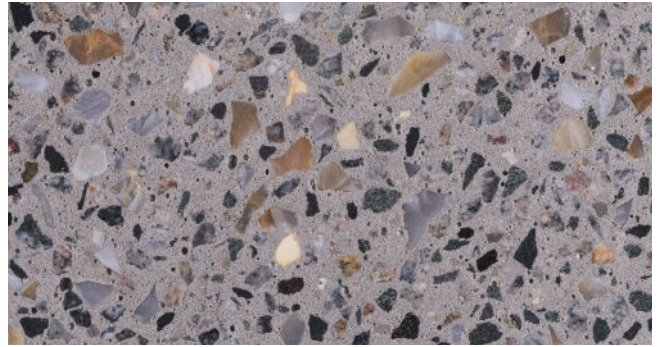

Coral Grey, Honed

Coral Crème, Exposed

Coral Crème, Honed

Coral Grey Premium, Honed

Kajaani Range

Kajaani White, Exposed

Kajaani White, Honed

Kajaani Grey, Exposed

Kajaani Grey, Honed

Kajaani Grey Premium, Exposed

Kajaani Grey Premium, Honed

Kajaani Black, Exposed

Architectural Grey
Courtesy of Cassari Builders

Granite Exposed
Courtesy of Perth Style Co

Kuru Range

Kuru White, Exposed

Kuru White, Honed

Kuru Grey, Exposed

Kuru Grey, Honed

Kuru White Fine Blend, Exposed

Kuru White Fine Blend, Honed

Kuru Grey Fine Blend, Exposed

Kuru Grey Fine Blend, Honed

Quarry Range

Quarry, Exposed

Quarry, Honed

Quarry Grey, Exposed

Quarry Grey, Honed

Quarry Fine Blend, Exposed

Quarry Fine Blend, Honed

Quarry Grey Fine Blend, Exposed

Quarry Grey Fine Blend, Honed