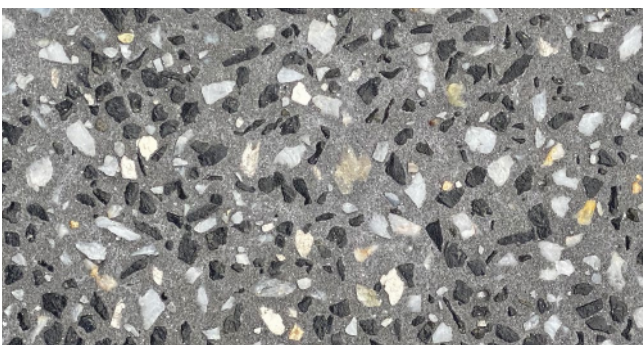

White Ash, Honed

White Ash Fine Blend, Exposed

Granite Honed
Courtesy of Cassari Builders

Amber Range

Amber White, Exposed

Amber White, Honed

Amber Grey, Exposed

Amber Grey, Honed

Coral Grey, Honed

Coral Crème, Exposed

Coral Crème, Honed

Coral Grey Premium, Honed

Kajaani Range

Kajaani White, Exposed

Kajaani White, Honed

Kajaani Grey, Exposed

Kajaani Grey, Honed

Kajaani Grey Premium, Exposed

Kajaani Grey Premium, Honed

Kajaani Black, Exposed

Architectural Grey
Courtesy of Cassari Builders

Granite Exposed
Courtesy of Perth Style Co

Kuru Range

Kuru White, Exposed

Kuru White, Honed

Kuru Grey, Exposed

Kuru Grey, Honed

Kuru White Fine Blend, Exposed

Kuru White Fine Blend, Honed

Kuru Grey Fine Blend, Exposed

Kuru Grey Fine Blend, Honed

Quarry Range