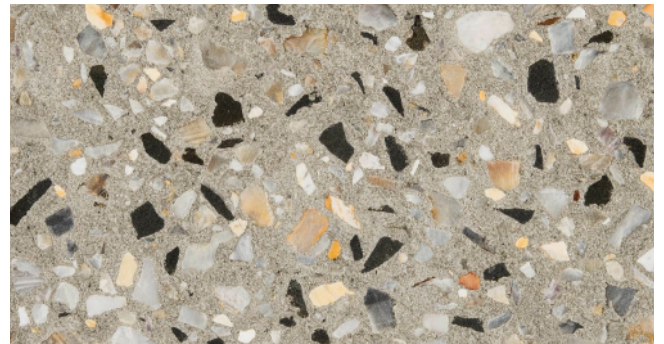

Coral Grey, Honed

Coral Crème, Exposed

Coral Crème, Honed

Coral Grey Premium, Honed

Kajaani Range

Kajaani White, Exposed

Kajaani White, Honed

Kajaani Grey, Exposed

Kajaani Grey, Honed

Kajaani Grey Premium, Exposed

Kajaani Grey Premium, Honed

Kajaani Black, Exposed

Architectural Grey
Courtesy of Cassari Builders

Granite Exposed
Courtesy of Perth Style Co

Kuru Range

Kuru White, Exposed

Kuru White, Honed

Kuru Grey, Exposed

Kuru Grey, Honed

Kuru White Fine Blend, Exposed

Kuru White Fine Blend, Honed

Kuru Grey Fine Blend, Exposed

Kuru Grey Fine Blend, Honed

Quarry Range

Quarry, Exposed

Quarry, Honed

Quarry Grey, Exposed

Quarry Grey, Honed

Quarry Fine Blend, Exposed

Quarry Fine Blend, Honed

Quarry Grey Fine Blend, Exposed

Quarry Grey Fine Blend, Honed