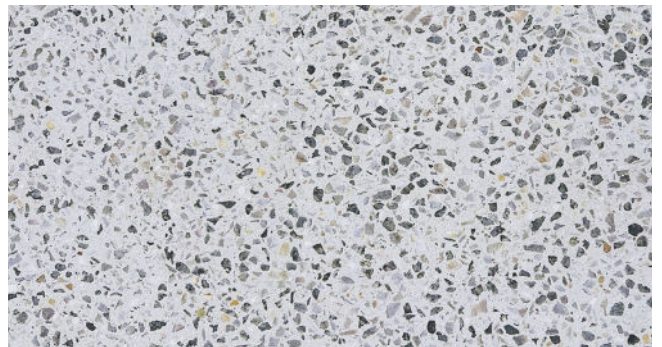

Coral Grey, Honed

Coral Crème, Exposed

Coral Crème, Honed

Coral Grey Premium, Honed

Kajaani Range

Kajaani White, Exposed

Kajaani White, Honed

Kajaani Grey, Exposed

Kajaani Grey, Honed

Kajaani Grey Premium, Exposed

Kajaani Grey Premium, Honed

Kajaani Black, Exposed

Architectural Grey
Courtesy of Cassari Builders

Granite Exposed
Courtesy of Perth Style Co

Kuru Range

Kuru White, Exposed

Kuru White, Honed

Kuru Grey, Exposed

Kuru Grey, Honed

Kuru White Fine Blend, Exposed

Kuru White Fine Blend, Honed

Kuru Grey Fine Blend, Exposed

Kuru Grey Fine Blend, Honed

Quarry Range

Quarry, Exposed

Quarry, Honed

Quarry Grey, Exposed

Quarry Grey, Honed

Quarry Fine Blend, Exposed

Quarry Fine Blend, Honed

Quarry Grey Fine Blend, Exposed

Quarry Grey Fine Blend, Honed