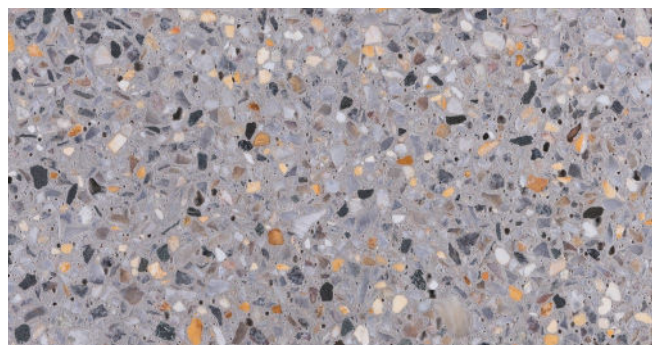

Coral Grey, Honed

Coral Crème, Exposed

Coral Crème, Honed

Coral Grey Premium, Honed

Kajaani Range

Kajaani White, Exposed

Kajaani White, Honed

Kajaani Grey, Exposed

Kajaani Grey, Honed

Kajaani Grey Premium, Exposed

Kajaani Grey Premium, Honed

Kajaani Black, Exposed

Architectural Grey
Courtesy of Cassari Builders

Granite Exposed
Courtesy of Perth Style Co

Kuru Range

Kuru White, Exposed

Kuru White, Honed

Kuru Grey, Exposed

Kuru Grey, Honed

Kuru White Fine Blend, Exposed

Kuru White Fine Blend, Honed

Kuru Grey Fine Blend, Exposed

Kuru Grey Fine Blend, Honed

Quarry Range

Quarry, Exposed

Quarry, Honed

Quarry Grey, Exposed

Quarry Grey, Honed

Quarry Fine Blend, Exposed

Quarry Fine Blend, Honed

Quarry Grey Fine Blend, Exposed

Quarry Grey Fine Blend, Honed