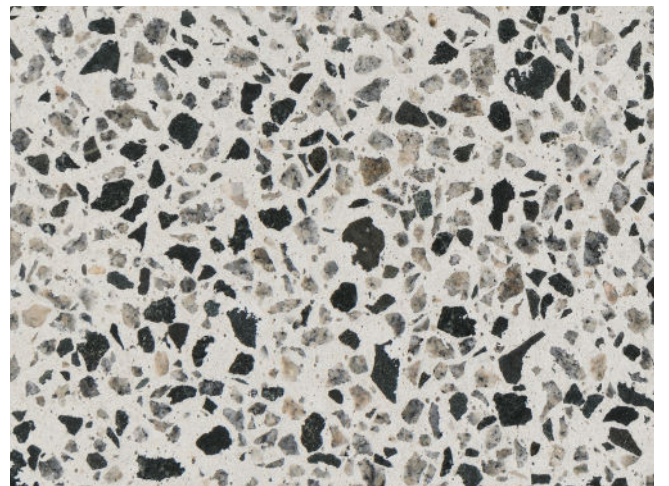

Architectural Range

Architectural Grey, Polished

Premium Grey, Polished

Architectural White, Polished

Ash Range

Black Ash, Exposed

Black Ash, Honed

White Ash, Exposed

White Ash, Honed

White Ash Fine Blend, Exposed

Granite Honed
Courtesy of Cassari Builders

Amber Range

Amber White, Exposed

Amber White, Honed

Amber Grey, Exposed

Amber Grey, Honed

Coral Grey, Honed

Coral Crème, Exposed

Coral Crème, Honed

Coral Grey Premium, Honed

Kajaani Range

Kajaani White, Exposed

Kajaani White, Honed

Kajaani Grey, Exposed