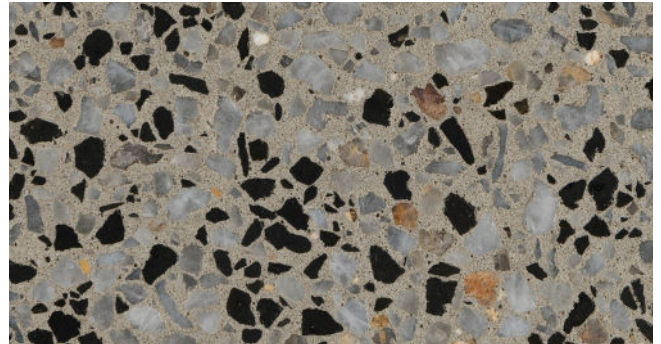

White Ash, Honed

White Ash Fine Blend, Exposed

Granite Honed
Courtesy of Cassari Builders

Amber Range

Amber White, Exposed

Amber White, Honed

Amber Grey, Exposed

Amber Grey, Honed

Coral Grey, Honed

Coral Crème, Exposed

Coral Crème, Honed

Coral Grey Premium, Honed

Kajaani Range

Kajaani White, Exposed

Kajaani White, Honed

Kajaani Grey, Exposed

Kajaani Grey, Honed

Kajaani Grey Premium, Exposed

Kajaani Grey Premium, Honed

Kajaani Black, Exposed

Architectural Grey
Courtesy of Cassari Builders

Granite Exposed
Courtesy of Perth Style Co

Kuru Range

Kuru White, Exposed

Kuru White, Honed

Kuru Grey, Exposed

Kuru Grey, Honed

Kuru White Fine Blend, Exposed

Kuru White Fine Blend, Honed

Kuru Grey Fine Blend, Exposed

Kuru Grey Fine Blend, Honed

Quarry Range