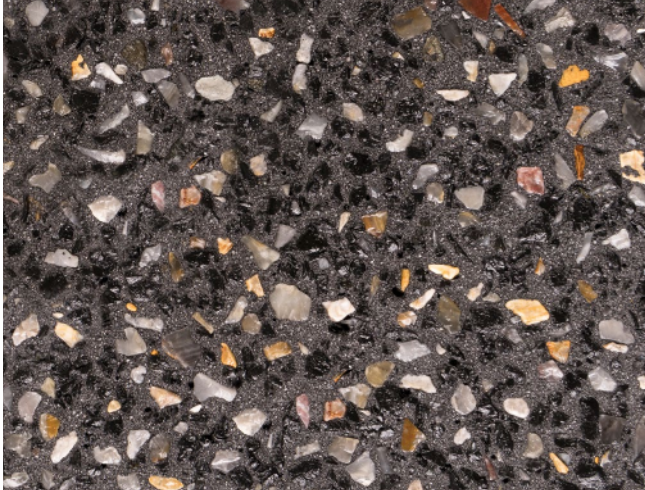

Dark Finishes

Black Pearl, Exposed