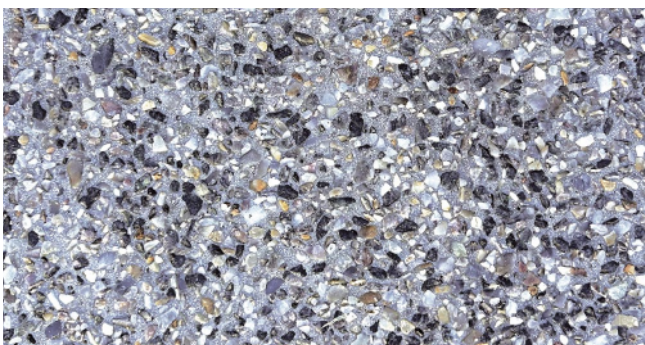

Coral Grey, Honed

Coral Crème, Exposed

Coral Crème, Honed

Coral Grey Premium, Honed

Kajaani Range

Kajaani White, Exposed

Kajaani White, Honed

Kajaani Grey, Exposed

Kajaani Grey, Honed

Kajaani Grey Premium, Exposed

Kajaani Grey Premium, Honed

Kajaani Black, Exposed

Architectural Grey
Courtesy of Cassari Builders

Granite Exposed
Courtesy of Perth Style Co

Kuru Range

Kuru White, Exposed

Kuru White, Honed

Kuru Grey, Exposed

Kuru Grey, Honed

Kuru White Fine Blend, Exposed

Kuru White Fine Blend, Honed

Kuru Grey Fine Blend, Exposed

Kuru Grey Fine Blend, Honed

Quarry Range

Quarry, Exposed

Quarry, Honed

Quarry Grey, Exposed

Quarry Grey, Honed

Quarry Fine Blend, Exposed

Quarry Fine Blend, Honed

Quarry Grey Fine Blend, Exposed

Quarry Grey Fine Blend, Honed