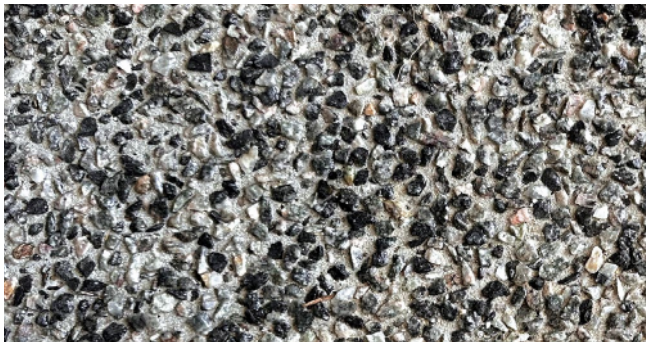

Kajaani Grey, Honed

Kajaani Grey Premium, Exposed

Kajaani Grey Premium, Honed

Kajaani Black, Exposed

Architectural Grey
Courtesy of Cassari Builders

Granite Exposed
Courtesy of Perth Style Co

Kuru Range

Kuru White, Exposed

Quarry, Exposed

Quarry, Honed

Quarry Grey, Exposed

Quarry Grey, Honed

Quarry Fine Blend, Exposed

Quarry Fine Blend, Honed

Quarry Grey Fine Blend, Exposed

Quarry Grey Fine Blend, Honed

Amber Grey
Courtesy of Trendsetter Homes

Dark Finishes

Black Pearl, Exposed

Black Pearl, Honed

Black Pearl Fine Blend, Exposed

Black Pearl Fine Blend, Honed

Black and Black, Exposed

Black Pepper, Exposed

Other Finishes

Sandstone, Exposed

Sandstone, Honed

Granite Fine Blend, Exposed

Granite, Exposed (colour consistency not guaranteed)

Bluestone, Exposed

Bluestone, Honed

Sahara, Exposed